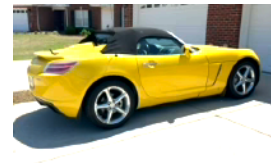

Gas Concrete Saw; Kolbalt 10in Chop Saw
Antique Breast Drive; Router & Table
Rockwell Router 1/2 in; Metal Saw Horse
Olympia Chisels; Nail Guns
Misc:
Folding Bike (Raleigh)
Old Horse Drawn Hay Rack
Wood Stove (New in Box)
Furniture Dolly's; Weber Grill
Malibu Landscape Lights
6.0 X 17 Compactor; Folding Chairs
Assorted Shop Lights; Assorted Lights
Misc. Plumbing; Plywood
Copper; Wires; Fence Wire
Underground Cable 12/2 250ft
Assorted Yard Tools; PVC Pipe
Acetylene Gas Bottles; Clay Shooter
Antique Singer Sewing Machine
Radiation Heater; Garden Cart
(3) Trailer Tires ST 175/80R13
Several Black Containers w/Wheels
New Door Handles & Knobs
Several Commercial Trash Cans w/Wheels
Mortar Boards; Vinyl Floor Roller
Fire Blankets; Drop Cloth
Old Metal Bed Frame & Rails
Fiberglass; Tarps; Faucets
Tiles Wall Canvas; Floor Tiles Casa Antica
Chalk Lines; Chalk; Well Pully
SOKKIV Tri-pod; Dobbins Sprayer
Michete (Long Knife); Rigid Air Mover Fan
Wayne Water Pump

Many More Items Not Listed

*****

Terms of Sale: All purchases must be paid in full day of sale by Cash, VISA or MasterCard. All property/merchandise sells as is, where is, with absolutely no warranties implied or expressed in any way. ANNOUNCEMENTS DAY OF SALE TAKE PRECEDENCE OVER ANY PRINTED MATERIAL. 3% will be added to all purchases paid by card. Per new rules effective as of February 2020, Sales Tax will also be collected.

*****

NOT RESPONSIBLE FOR THEFT OR ACCIDENTS

Auctioneer is not responsible for the accuracy of any description or condition of any item sold.

AUCTIONEERS:

BEN AMMONS - NCAL 6581

8294 Hawkins Rd, Linden NC 28356 • (910) 658-7142

www.ammonsauctions.com • auction@ammonsauctions.com